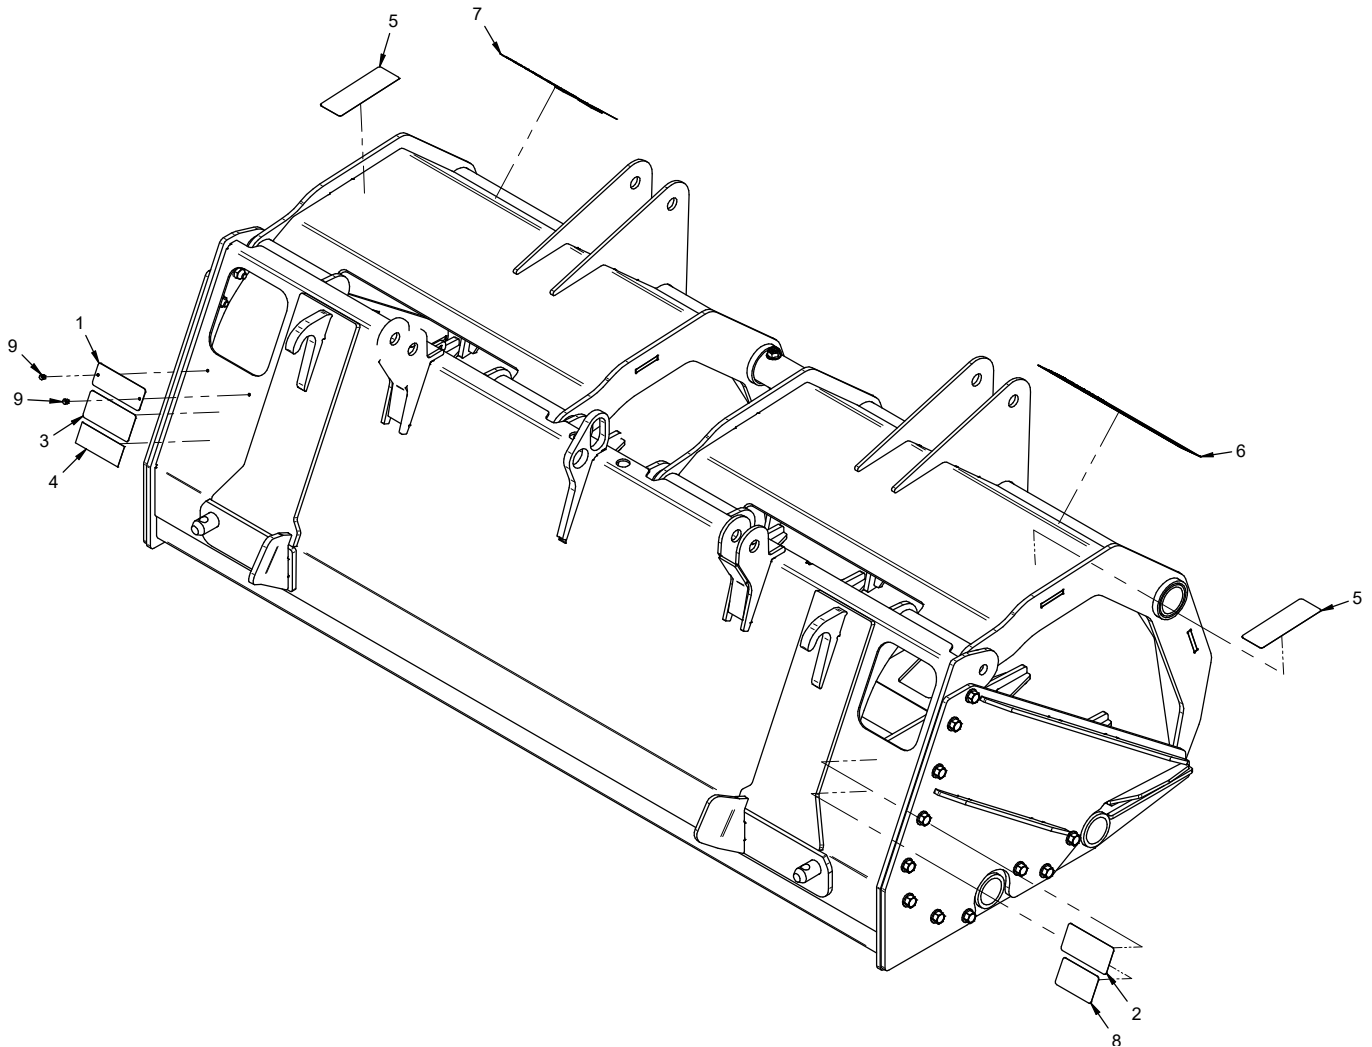

Serial Number Description

Notes

- If any component requires replacement, use only original Ventrac replacement parts.
- When ordering new components, be sure to order all required safety decals. All current safety decals must be affixed to the replacement components prior to installation of the component.

TABLE OF CONTENTS

PARTS	PAGE 4
Decals.....	4
Grapple Bucket	6
Hydraulics.....	8

PARTS

ILLUSTRATED DRAWING Decals

PARTS

Decals

REF.	PART NO.	DESCRIPTION	QTY.
1	N/A	Plate, Ventrac Serial Number	1
2	00.0621	Decal, High Pressure Fluid Hazard	1
3	00.0619	Decal, Read Operator's Manual	1
4	00.0100	Decal, Built in the USA	1
5	00.0620	Decal, Pinching or Crushing Hazard	2
6	00.0751	Decal, KM100	1
7	00.0688	Decal, Ventrac White	1
8	00.0755	Decal, Tipping Hazard - KM100	1
9	04.0007	Rivet, Pop 1/8 X 1/8 SS	2