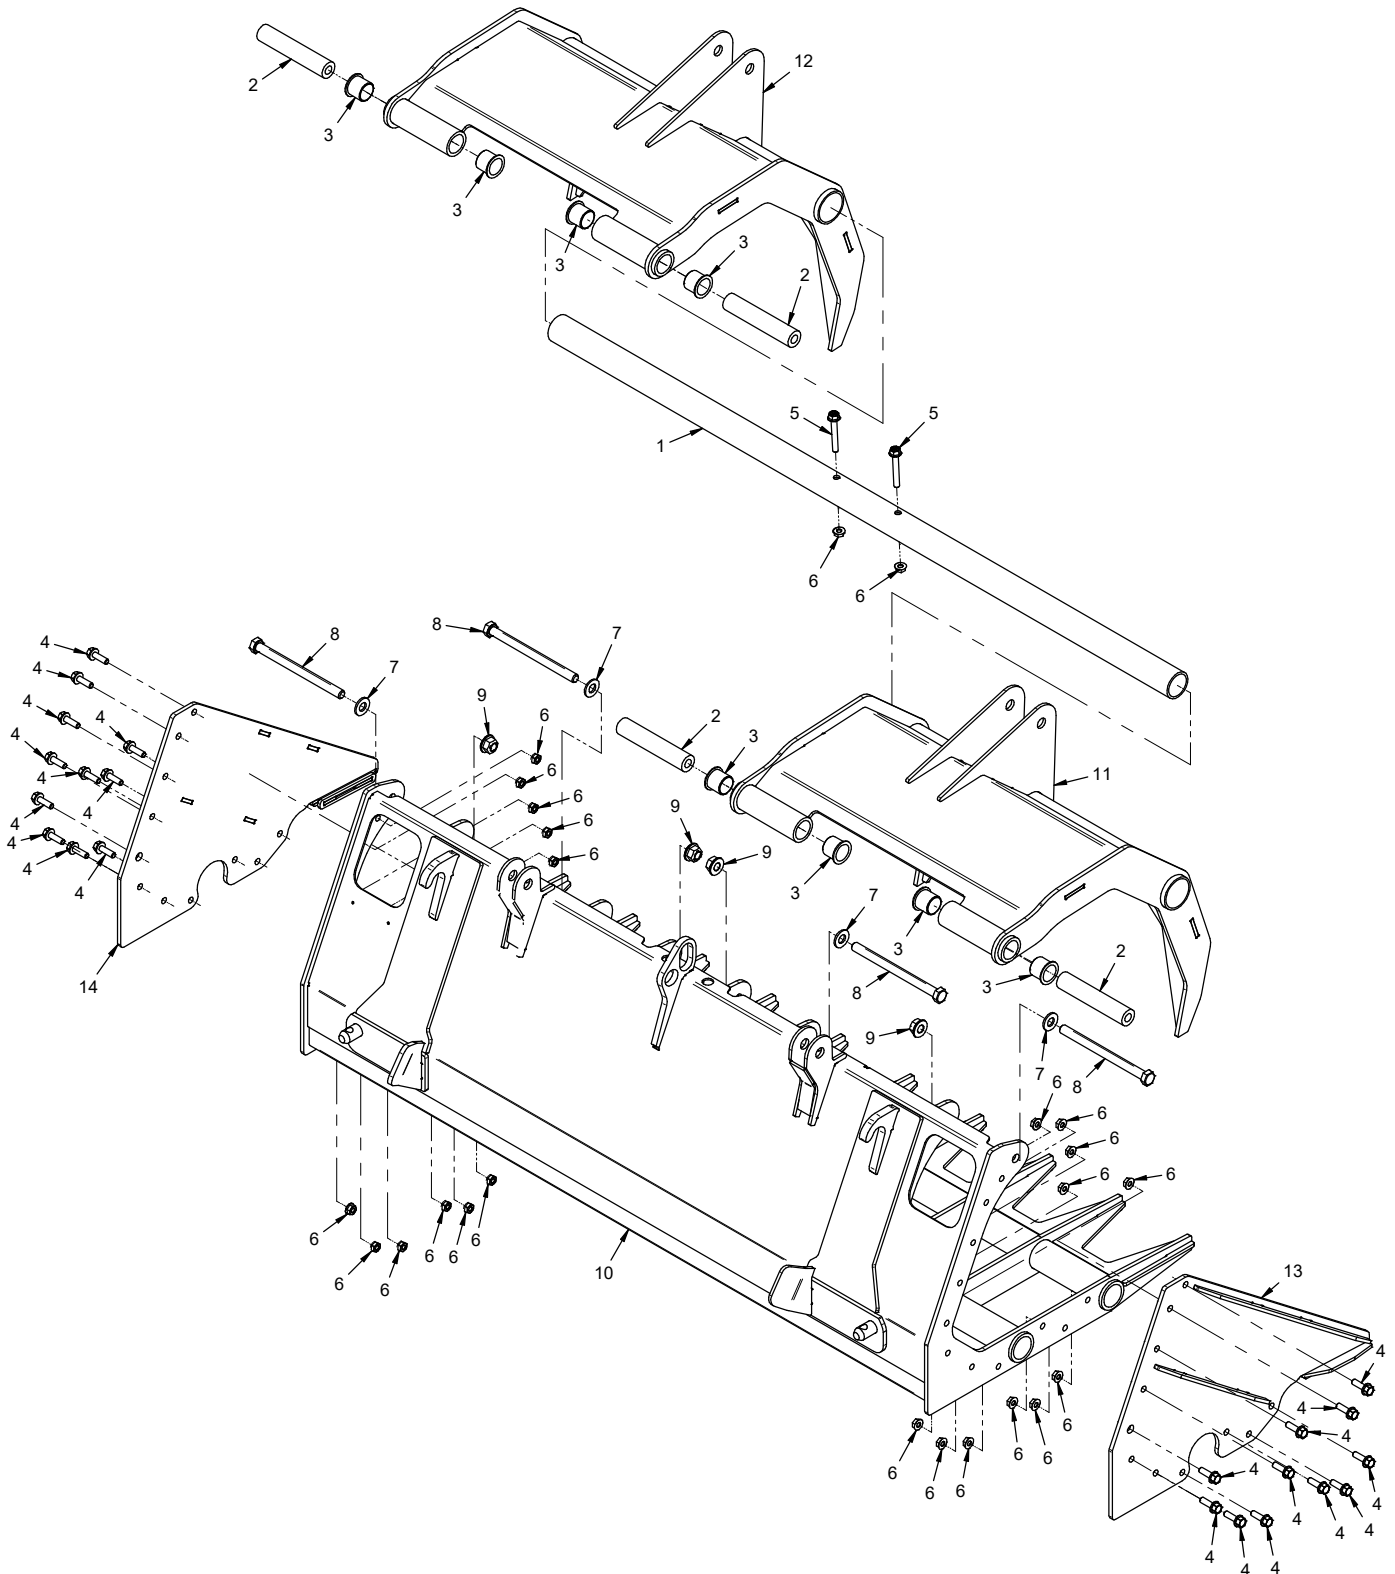

PARTS

ILLUSTRATED DRAWING Grapple Bucket

PARTS

Grapple Bucket

REF.	PART NO.	DESCRIPTION	QTY.
1	KM-1407	Interlock, Grapple Claws	1
2	KM-1313	Bushing, Grappler Pivot	4
3	85.B0102	Bushing, 1.000 ID x 1.125 OD x 1 L	8
4	99.SF0508-1	Bolt, SMF 5/16-18 x 1	22
5	99.SF0518-1	Bolt, SMF 5/16-18 X 2-1/4	2
6	99.SF05	Nut, SRF 5/16-18 USS	24
7	95.08	Washer, Flat 1/2 SAE	4
8	90.0852	Bolt, 1/2-13 USS x 6-1/2	4
9	99.E0103	Nut, Locking Flange 1/2-13	4
10	KM-6016	Frame, Lower Grapple	1
11	KM-6018	Grapple, Right Claw	1
12	KM-6100	Grapple, Left Claw	1
13	KM-6030	Frame, Rock End Right	1
14	KM-6032	Frame, Rock End Left	1