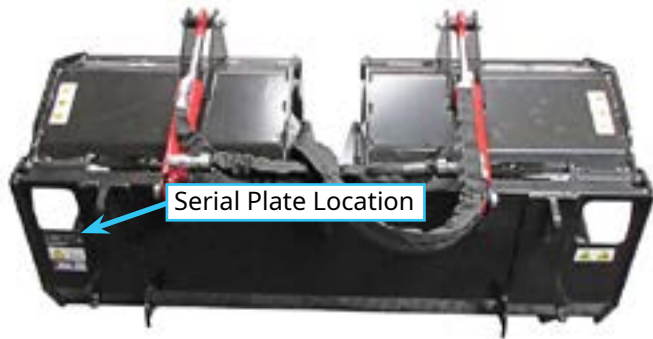

Serial Number Description

Notes

- If any component requires replacement, use only original Ventrac replacement parts.
- When ordering new components, be sure to order all required safety decals. All current safety decals must be affixed to the replacement components prior to installation of the component.