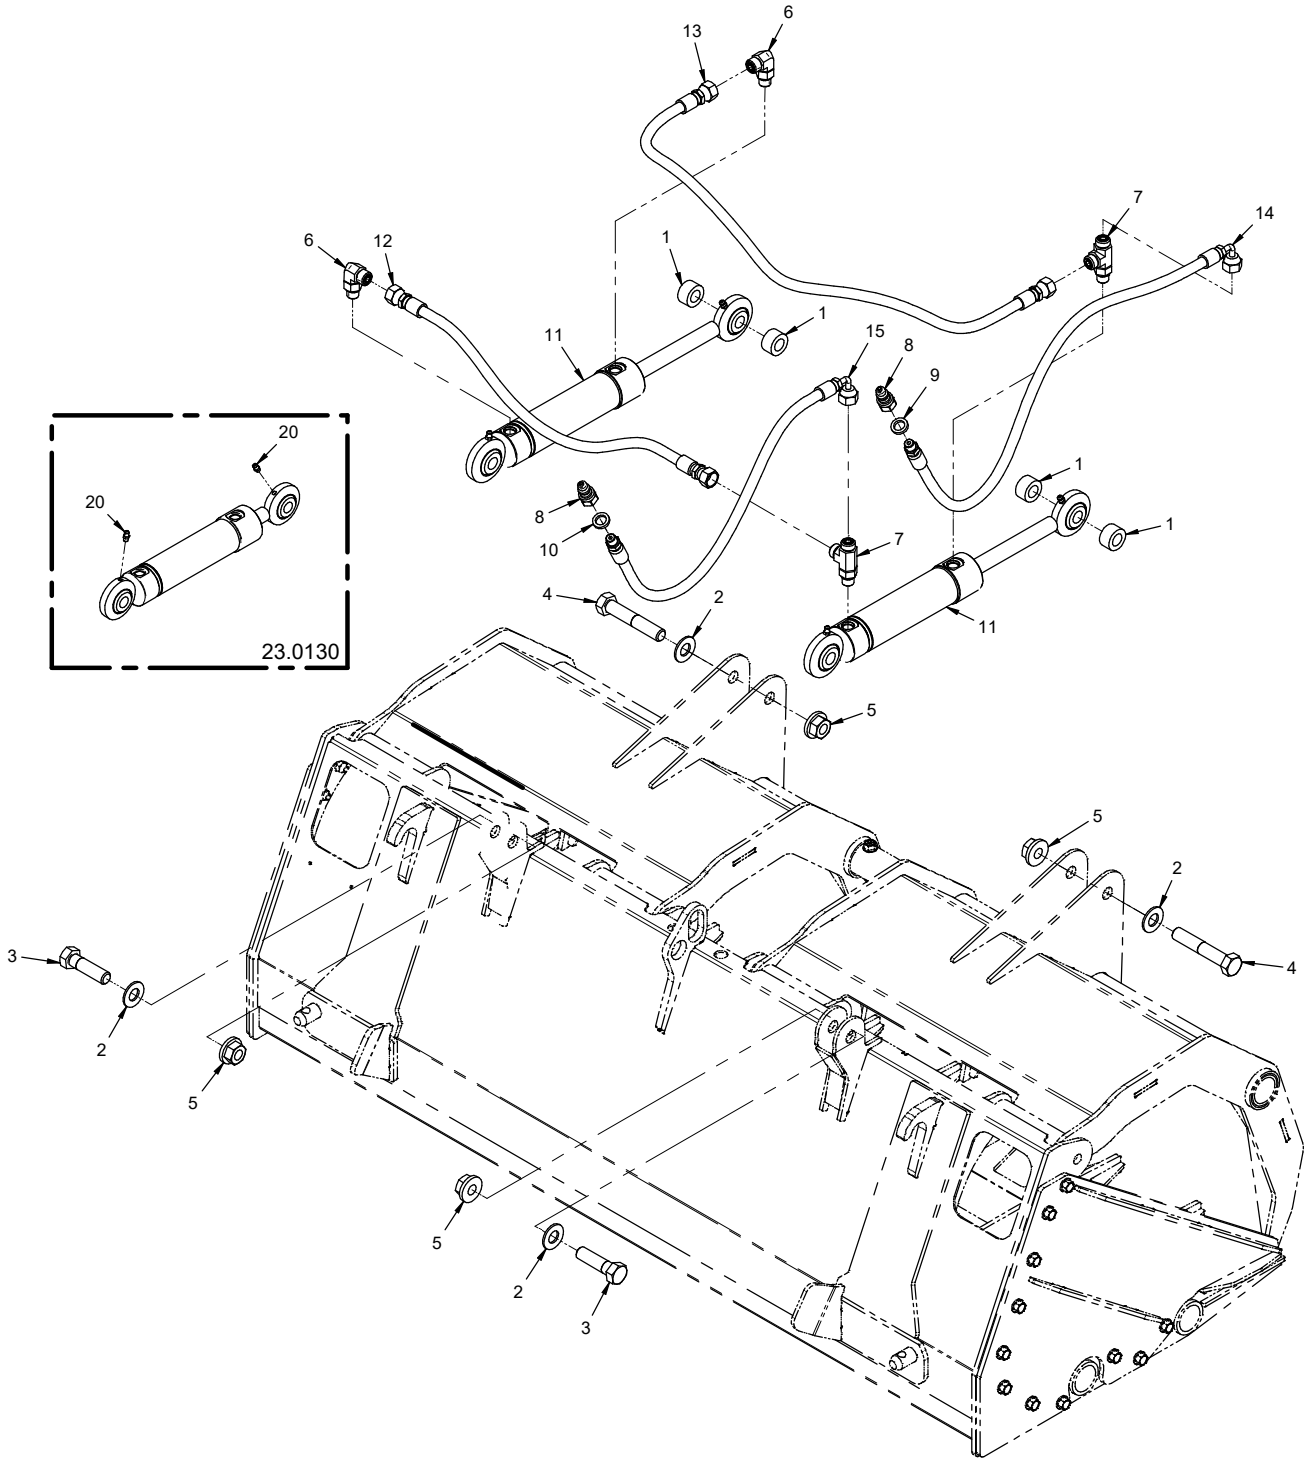

TABLE OF CONTENTS

PARTS	PAGE 4
Decals.....	4
Grapple Bucket	6
Hydraulics.....	8

PARTS

ILLUSTRATED DRAWING Decals

PARTS

Decals

REF.	PART NO.	DESCRIPTION	QTY.
1	N/A	Plate, Ventrac Serial Number	1
2	00.0621	Decal, High Pressure Fluid Hazard	1
3	00.0619	Decal, Read Operator's Manual	1
4	00.0100	Decal, Built in the USA	1
5	00.0620	Decal, Pinching or Crushing Hazard	2
6	00.0751	Decal, KM100	1
7	00.0688	Decal, Ventrac White	1
8	00.0755	Decal, Tipping Hazard - KM100	1
9	04.0007	Rivet, Pop 1/8 X 1/8 SS	2

PARTS

ILLUSTRATED DRAWING Grapple Bucket

PARTS

Grapple Bucket

REF.	PART NO.	DESCRIPTION	QTY.
1	KM-1407	Interlock, Grapple Claws	1
2	KM-1313	Bushing, Grappler Pivot	4
3	85.B0102	Bushing, 1.000 ID x 1.125 OD x 1 L	8
4	99.SF0508-1	Bolt, SMF 5/16-18 x 1	22
5	99.SF0518-1	Bolt, SMF 5/16-18 X 2-1/4	2
6	99.SF05	Nut, SRF 5/16-18 USS	24
7	95.08	Washer, Flat 1/2 SAE	4
8	90.0852	Bolt, 1/2-13 USS x 6-1/2	4
9	99.E0103	Nut, Locking Flange 1/2-13	4
10	KM-6016	Frame, Lower Grapple	1
11	KM-6018	Grapple, Right Claw	1
12	KM-6100	Grapple, Left Claw	1
13	KM-6030	Frame, Rock End Right	1
14	KM-6032	Frame, Rock End Left	1

PARTS

ILLUSTRATED DRAWING Hydraulics

PARTS

Hydraulics

REF.	PART NO.	DESCRIPTION	QTY.
1	KM-1342	Spacer, Cylinder Mount	4
2	95.10	Washer, Flat 5/8 SAE	4
3	90.1018	Bolt, 5/8-11 USS x 2-1/4	2
4	90.1028	Bolt, 5/8-11 USS x 3-1/2	2
5	99.E0094	Locknut, 5/8-11 Flanged Stover	4
6	25.FF6801-06-06	Fitting, 90 Elbow - 6MFF X 6MB	2
7	25.FF6804-6-6-6	Fitting, Tee 6MB X 6MFF X 6MFF	2
8	23.0104	Coupler, Quick Male 1/4	2
9	05.0156	Washer, .544 ID x .817 x .14 Nat	1
10	05.0157	Washer, .544 ID x .817 x .14 Blk	1
11	23.0130	Cylinder, 1-1/2" X 5"	2
12	20.0449	Hose, 1/4x20.00 SAE 100R17	1
13	20.0450	Hose, 1/4x31.00 SAE 100R17	1
14	20.0451	Hose, 1/4x41.00 SAE 100R17	1
15	20.0452	Hose, 1/4x34.00 SAE 100R17	1
20	29.GF0001	Grease Ftg, 1/4 SAE ST	2